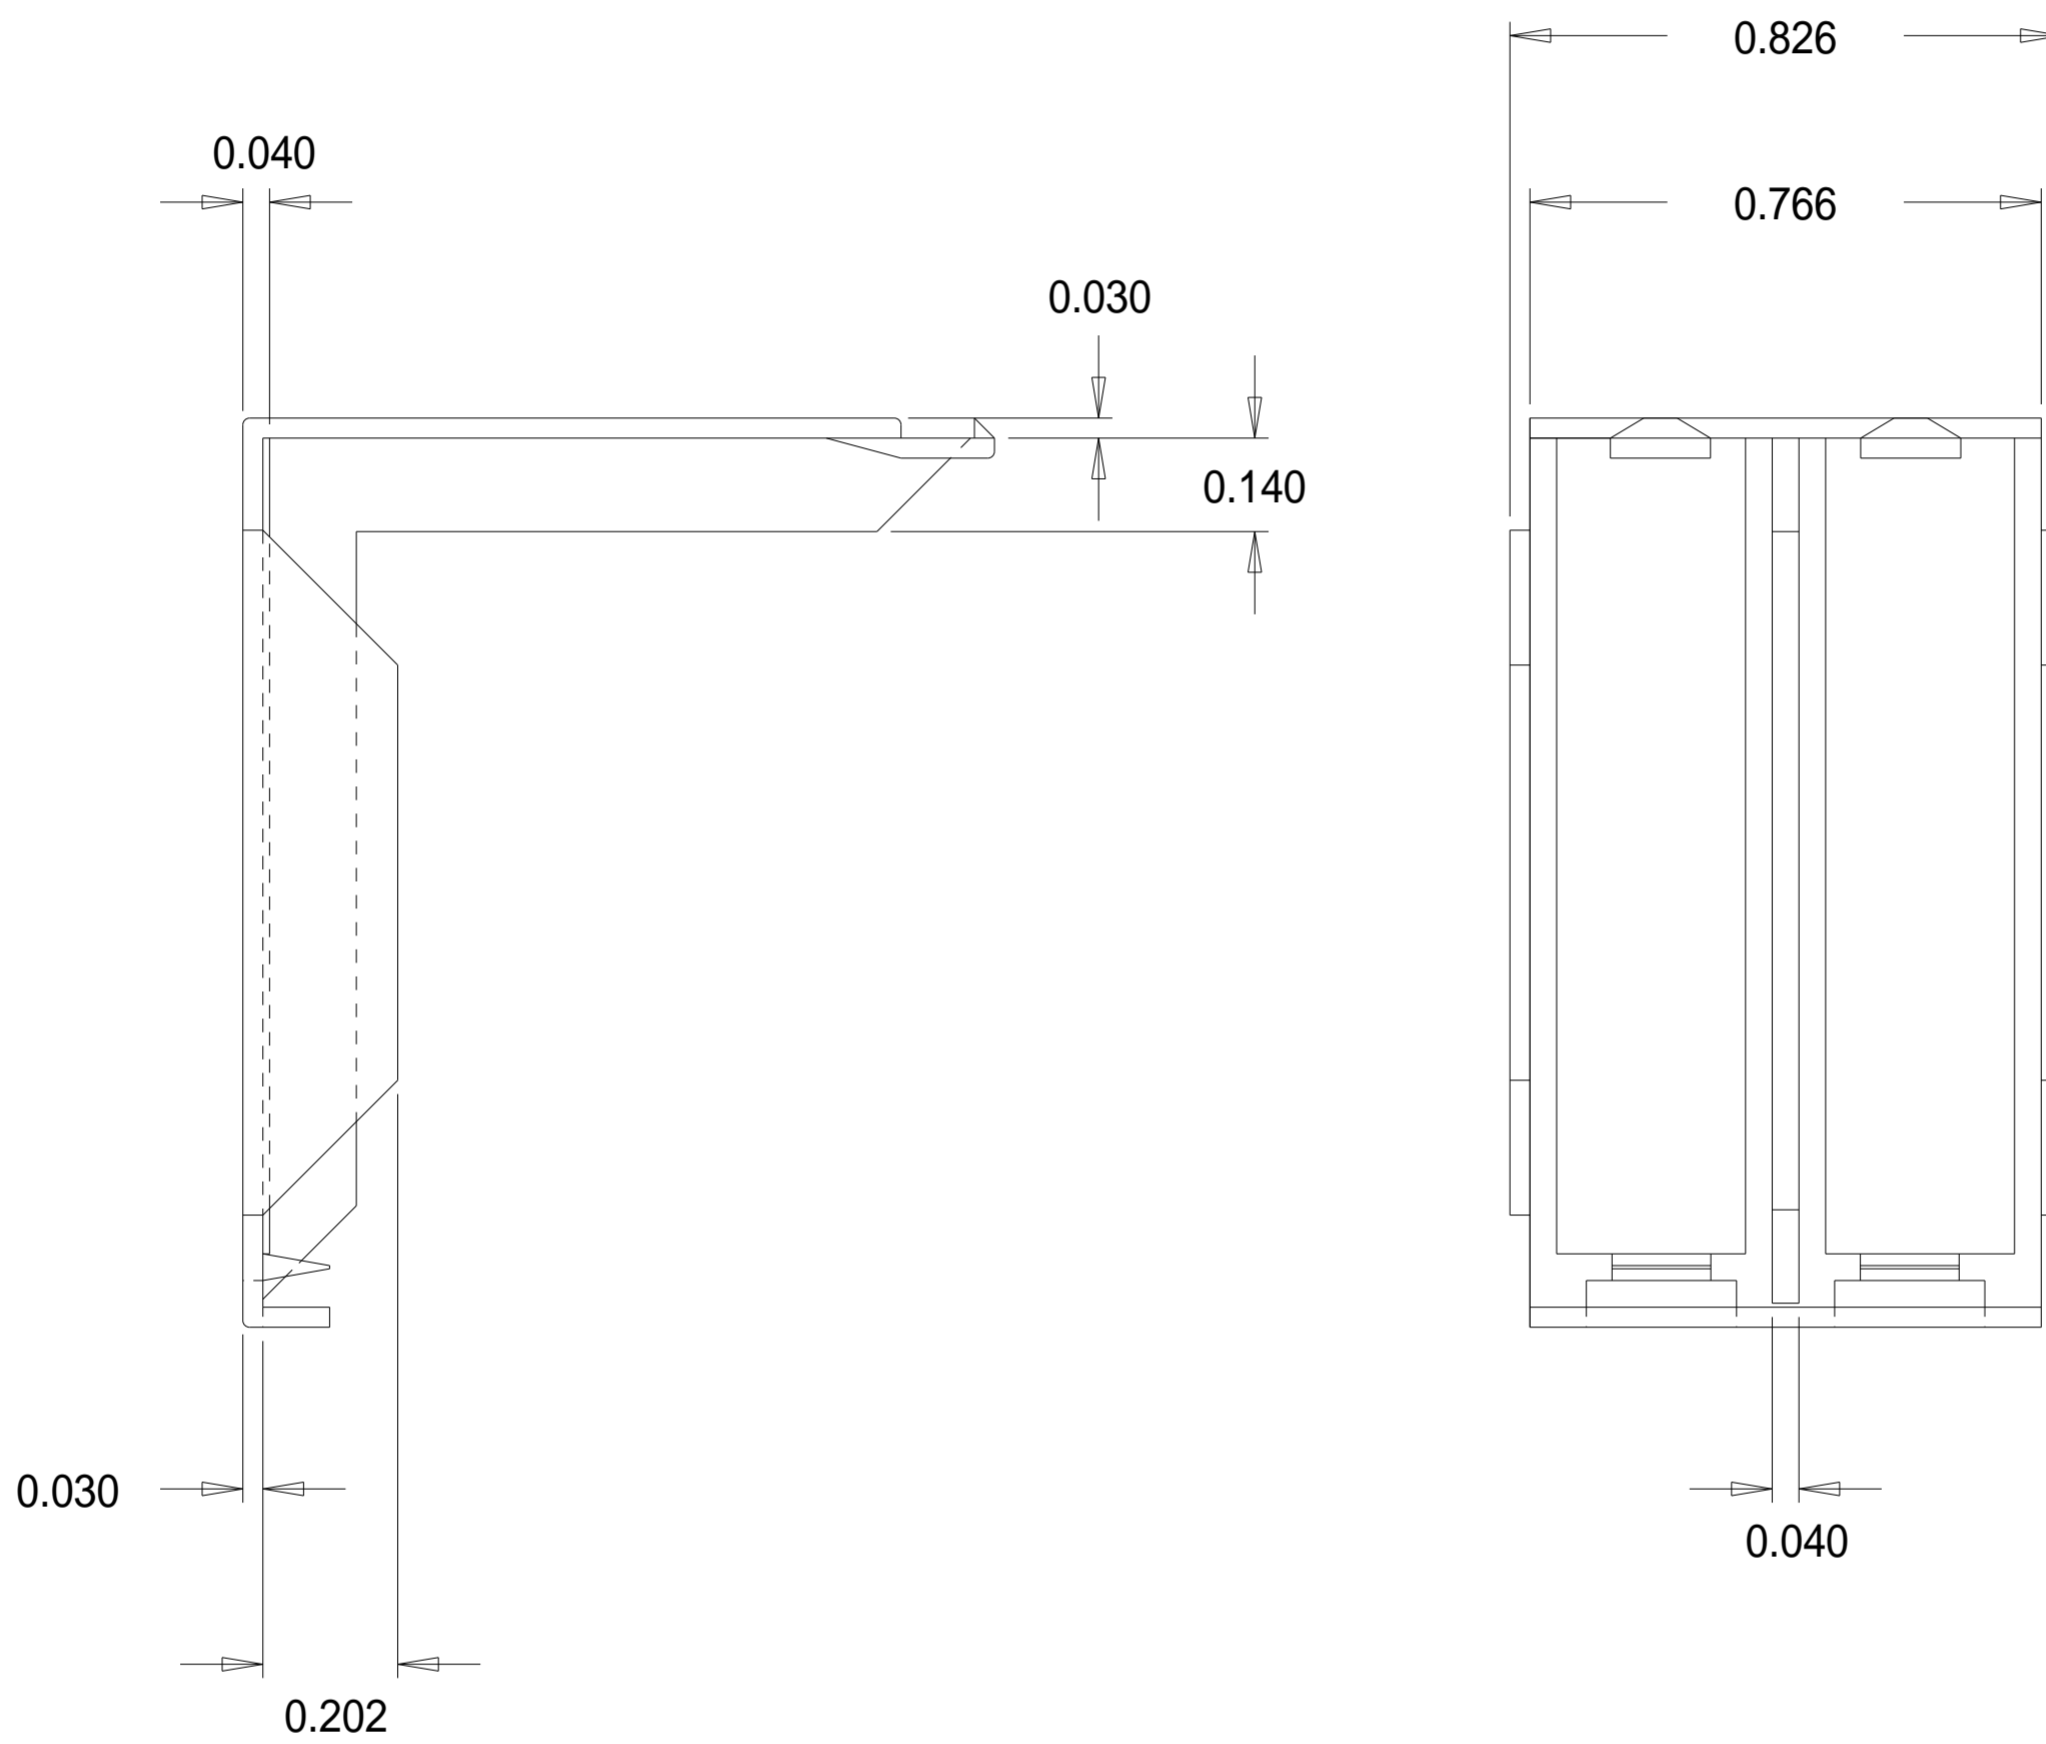

Part No. S00700

18 x 9/16" 'S' Range Full Insulation Cover

Dimensions in inches.